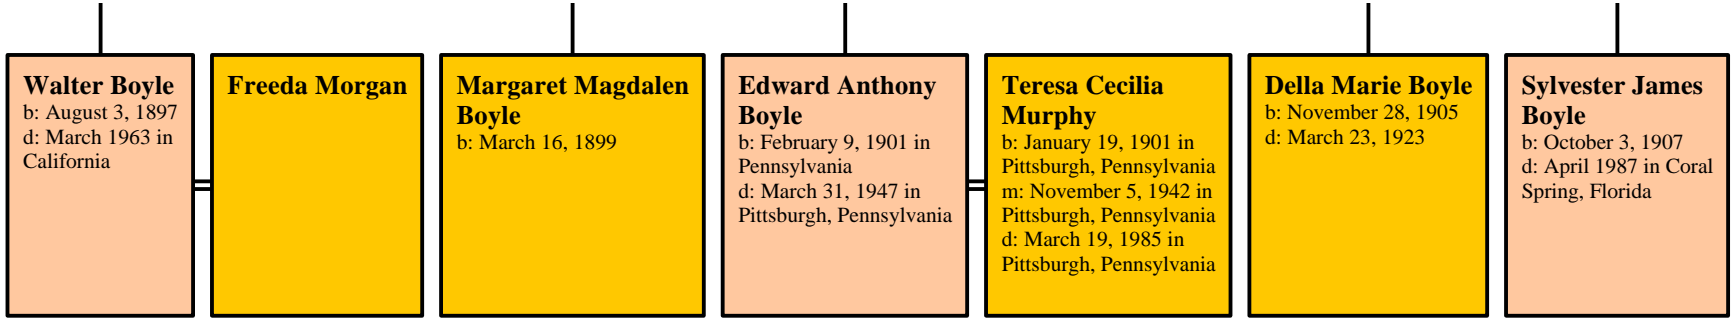

Mildred Boyle

b: June 17, 1892 in
Alvernia, Westmoreland
Co., Penn.
d: 1972

**Edward Albert
Moore**

b: January 1, 1889 in
London, England
m: October 30, 1913
d: October 1973 in
Vandergrift, Pennsylvania

Philip Boyle

b: October 3, 1893
d: April 1976 in Buena
Park, California

Josephine Paesak

John Leo Boyle

b: August 20, 1895
d: February 1976 in
Menongahela,
Pennsylvania

Matthew Boyle, Jr.

b: August 3, 1897
d: December 19, 1923

Sylvia Boyle

b: October 3, 1907

d: April 6, 1927

**John Francis Regis
Boyle**

b: May 3, 1910 in Puriton,
Pennsylvania

d: April 26, 1966 in
Carnegie, Pennsylvania

**Ann Cecelia
Richardson**

b: August 26, 1912 in
Glassport, Pennsylvania