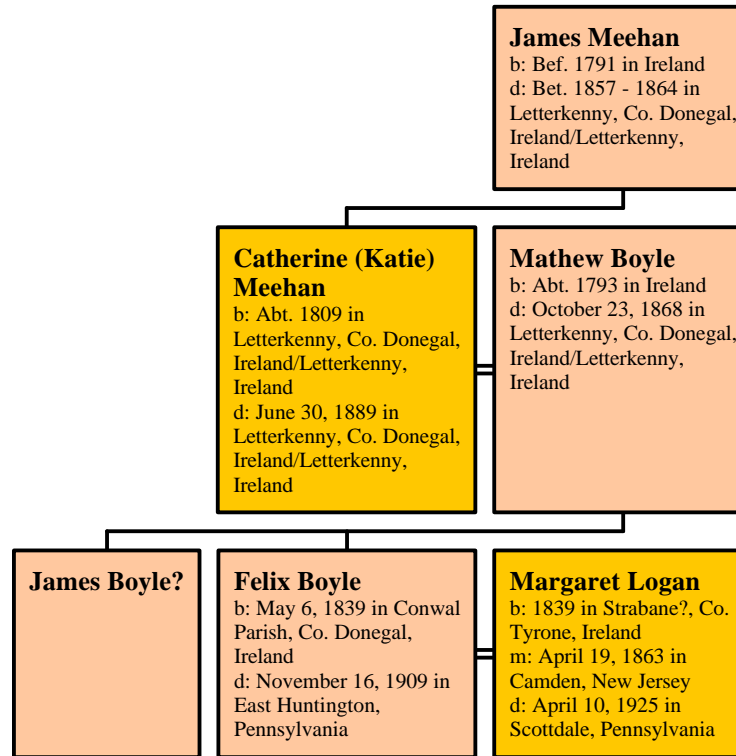

Family of Felix Boyle